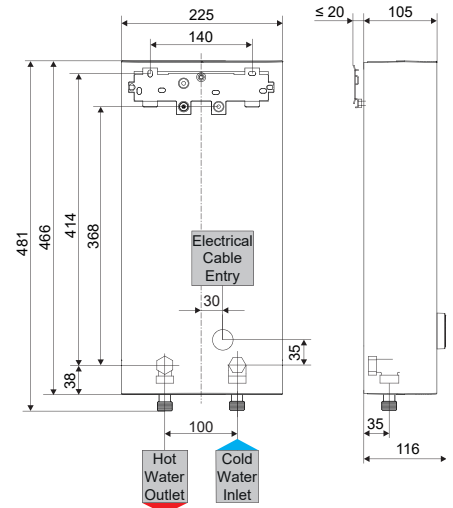

DEL Plus

Optional Wireless Remote (FFB 4)

Dimensions and Connections  
 In-wall or bottom entry connection available.