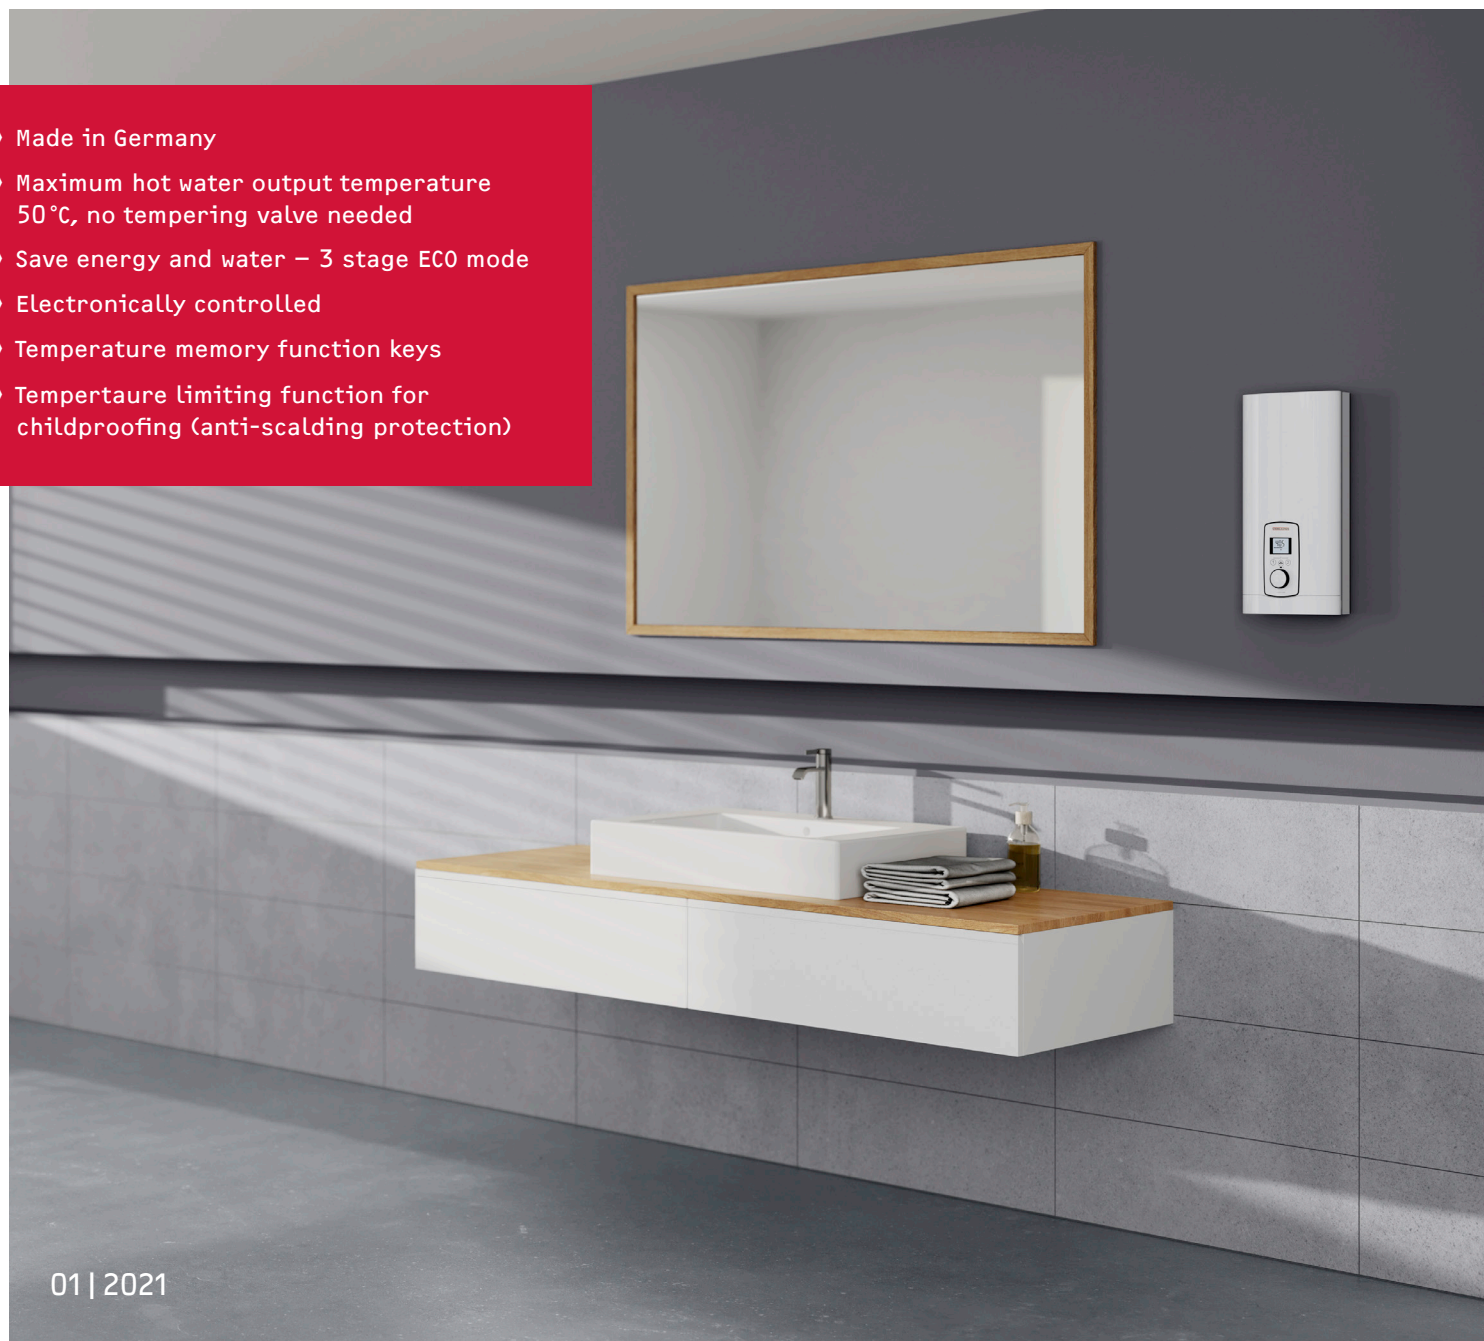

# Data Sheet: DEL Plus

- › DEL 13 Plus
- › DEL 18 Plus
- › DEL 27 Plus

- › Made in Germany
- › Maximum hot water output temperature 50°C, no tempering valve needed
- › Save energy and water – 3 stage ECO mode
- › Electronically controlled
- › Temperature memory function keys
- › Temperature limiting function for childproofing (anti-scalding protection)

# DEL Plus

ENJOY A HIGH LEVEL OF CONVENIENCE

Improving on the original DEL, the new DEL Plus electric instantaneous water heater is the latest offering from STIEBEL ELTRON. With backlit multifunction display, temperature memory, childproofing and ECO mode, it offers best-in-class comfort and convenience. The energy and water saving ECO mode can be used to limit the maximum flow rate of the DEL Plus to enable a constant hot water temperature, even where inlet temperatures are low.